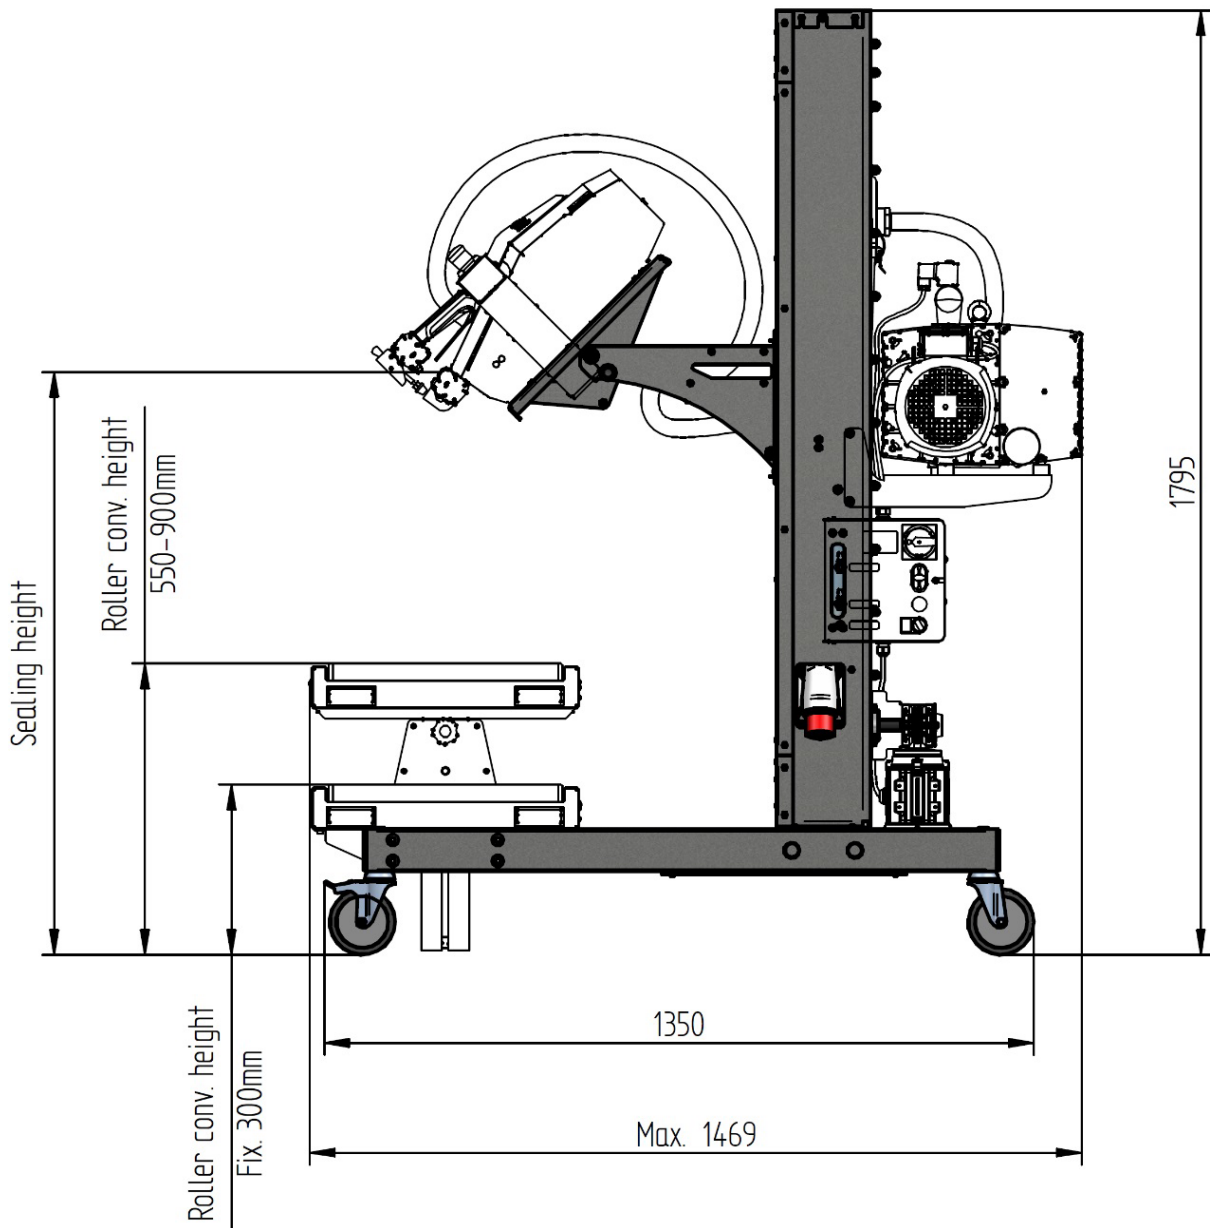

Order ref. no.: 5718429

Sealing height (mm)	Tilted (45°)	Vertical	Horizontal
Min.	590	430	805
Max.	1580	1420	1795

For more references please visit:

<https://www.hacona.com>