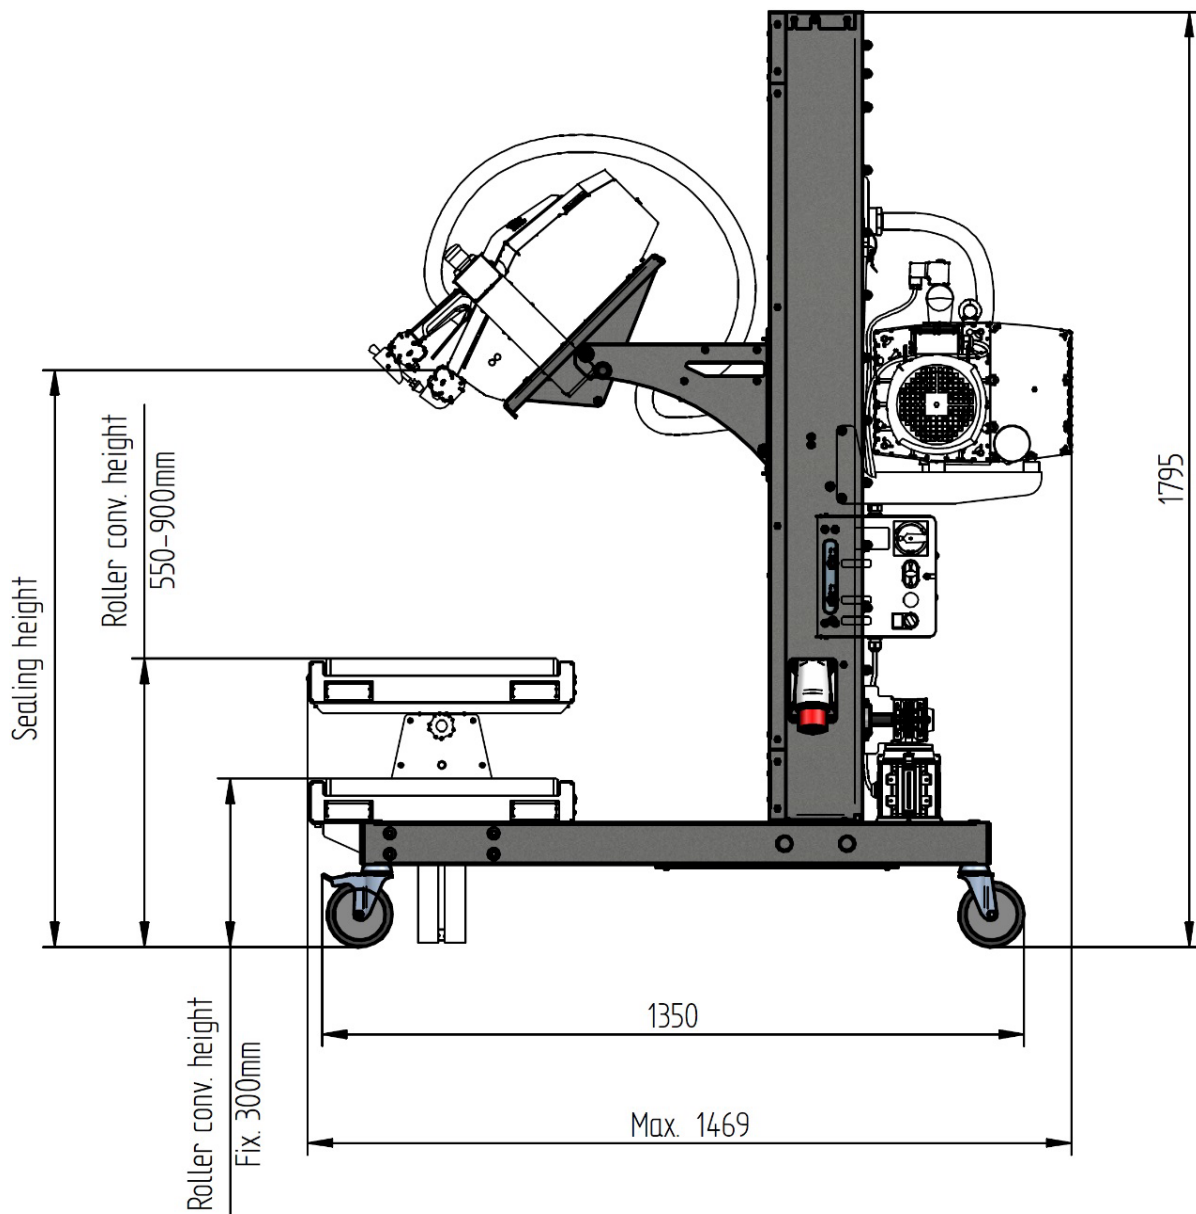

Order ref. no.: 5719659

Sealing height (mm)	Tilted (45°)	Vertical	Horizontal
Min.	590	430	805
Max.	1580	1420	1795

For more references please visit:

<https://www.hacona.com>